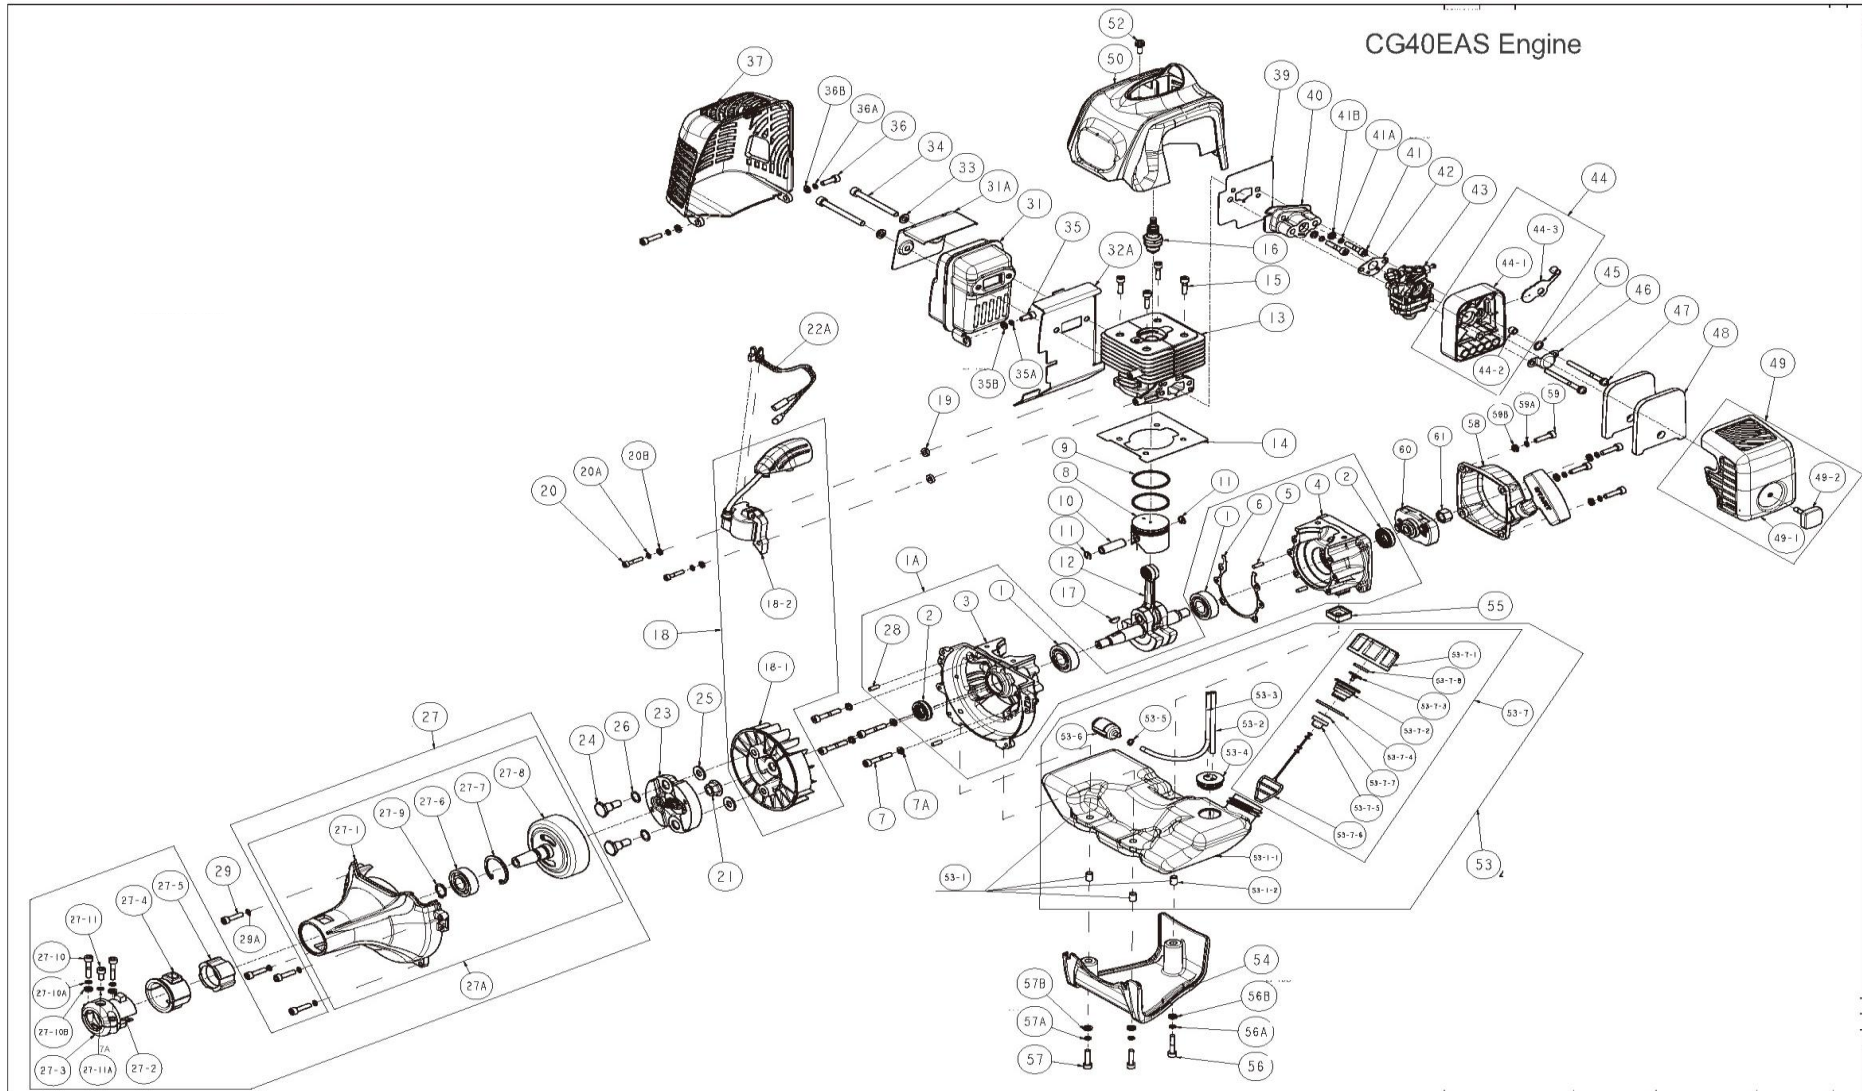

ENGINE TOOL PARTS LIST

ENGINE BRUSH CUTTER
Model CG40EAS(P) / TCG40EAS(P)

Euro Bike Handle Shaft Parts Drawings

DATE : 2010. 08. 18

Shaft PARTS

CG40EAS(P), TCG40EAS(P)

Item No.	Hitachi CODE No.	DESCRIPTION	No. Use d	Remarks
1	790221	Gear Case Ass'y	1	
2	790222	Stop Ring 28	1	
3	790223	Stop Ring 12	1	
4	790224	Bearing 6001-2RZ/P5	1	
5	790225	Bearing 6001/P5	1	
6	790226	Pinion	1	
7	790227	Bolt M5X12	1	
8	790228	Gear Case	1	
9	790229	Bolt M8X12	1	
10	790230	Blade Cover	1	
11	790231	Bearing 6000/P5	1	
12	790232	Gear	1	
13	790233	Gear Shaft	1	
14	790234	Bearing 6202/P5	1	
15	790235	Stop Ring 35	1	
16	790238	Holder	1	
17	790559	Holder B	1	
18	790240	Washer 10	1	
19	790241	Left Nut M10X1.25	1	
20	790242	Pin 2X16	1	
21	790243	Screw M5X12 (Black)	3	
22	790244	Washer 6	1	

ENGINE TOOL PARTS LIST

ENGINE BRUSH CUTTER
 Model CG40EAS(P), (LP) / TCG40EAS(P), (LP)

Engine Parts Drawings

Item No.	Hitachi CODE No.	DESCRIPTION	QTY	Remarks
1A	790456	Crank case ass'y	1	
1	790101	Ball bearing , 6202	2	
2	790102	Oil seal TC type 15x25x7	2	
3	790103	Crank case F	1	
4	790104	Crank case R	1	
5	790105	Knock pin	2	
6	790106	Gasket , crank case	1	
7	790107	Hex.socket Head Cap Scre	4	
7A	790123	Spring washer	4	
8	790109	Piston	1	
9	790110	Ring , piston	2	
10	790111	Pin , piston 10x30	1	
11	790112	Ring , snap	2	
12	790113	Crank shaft assy	1	
13	790114	Cylinder	1	
14	790115	Gasket , cylinder	1	
15	790116	Hex.socket Head Cap Scre	4	
16	790117	Spark plug BPMR6A	1	
17	790118	Woodruff key 3x13x5	1	
18	790453	Magnet Ass'y	1	Set supply
18-1	790119	Rotor , magnet (with IG coil)	1	
18-2	790120	IG coil	1	
19	790121	Spacer , Ig coil	2	
20	790122	Hex.socket Head Cap Scre	2	
20A/7A	790123	Spring washer	2	
20B	790124	Plain washer	2	
21	790125	Hexagon nuts with flange	1	
22A	790405	Wire, lead assy	1	
23	790127	Clutch assy	1	