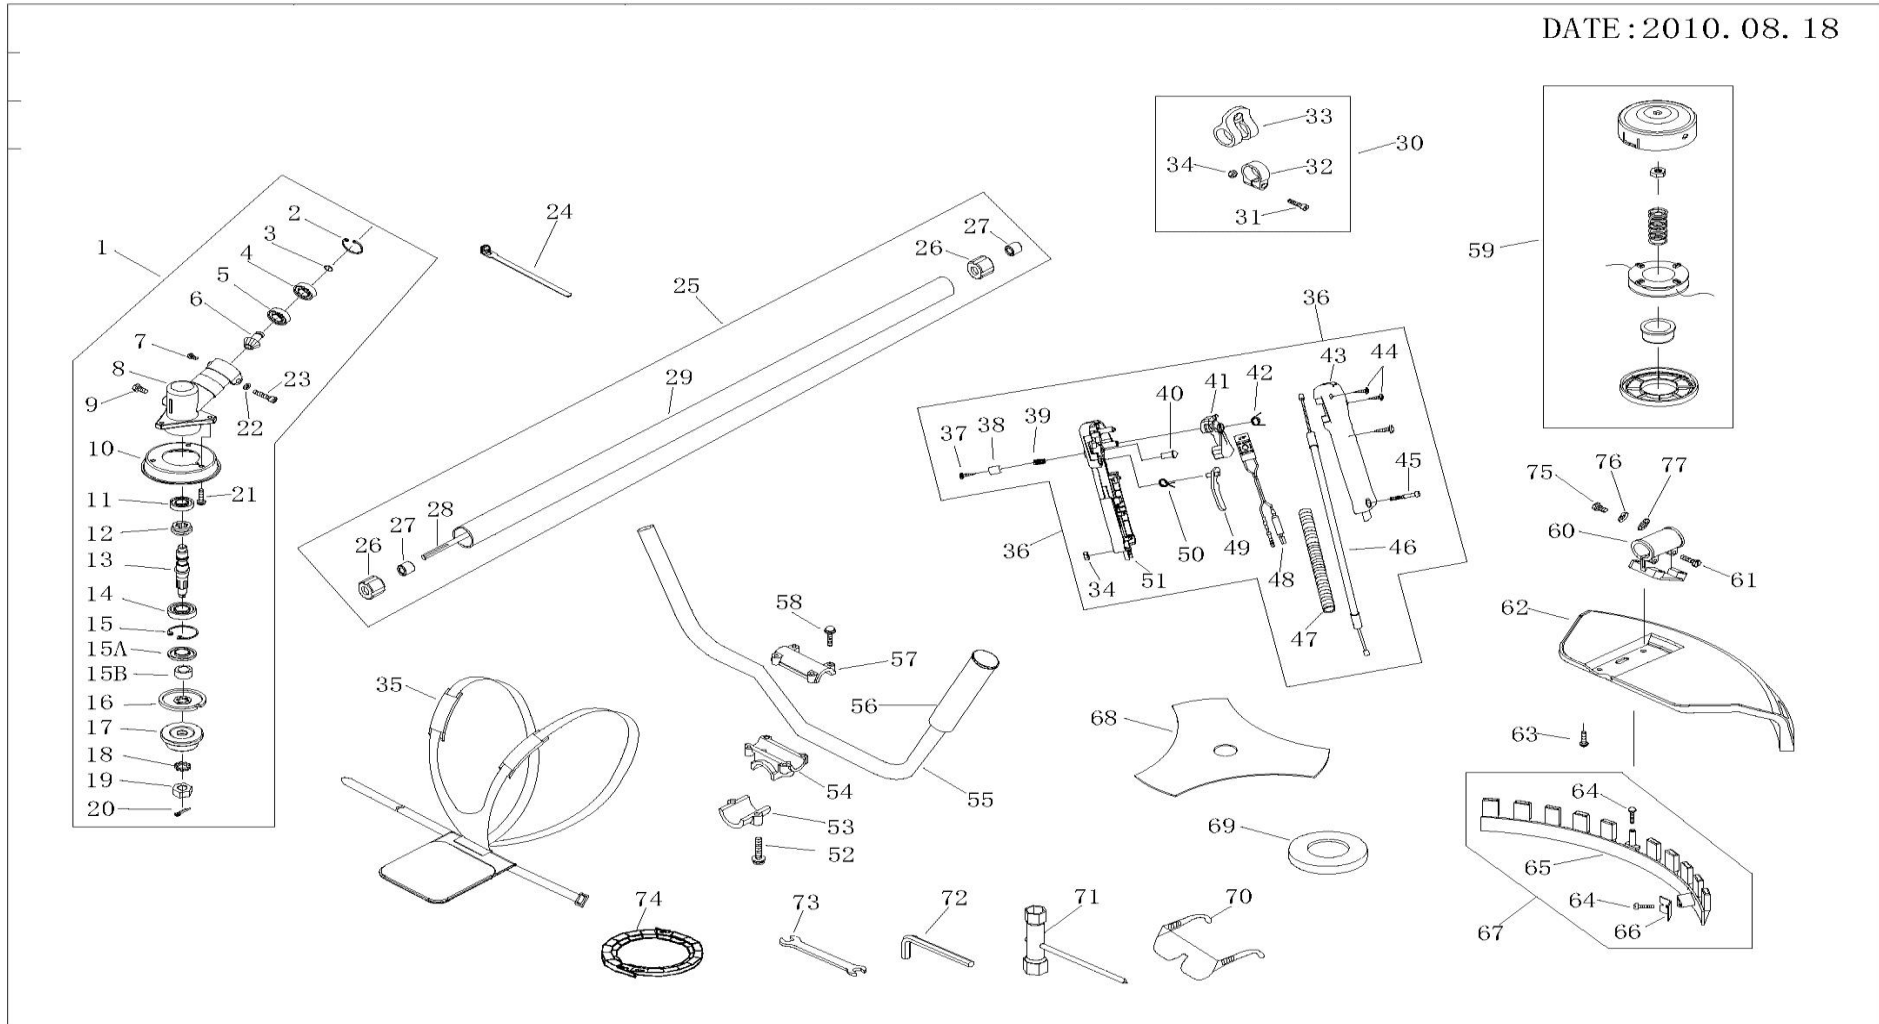

ENGINE TOOL PARTS LIST

ENGINE BRUSH CUTTER
Model CG40EAS(P) / TCG40EAS(P)

Euro Bike Handle Shaft Parts Drawings

DATE : 2010. 08. 18

Shaft PARTS

CG40EAS(P), TCG40EAS(P)

Item No.	Hitachi CODE No.	DESCRIPTION	No. Use d	Remarks
1	790221	Gear Case Ass'y	1	
2	790222	Stop Ring 28	1	
3	790223	Stop Ring 12	1	
4	790224	Bearing 6001-2RZ/P5	1	
5	790225	Bearing 6001/P5	1	
6	790226	Pinion	1	
7	790227	Bolt M5X12	1	
8	790228	Gear Case	1	
9	790229	Bolt M8X12	1	
10	790230	Blade Cover	1	
11	790231	Bearing 6000/P5	1	
12	790232	Gear	1	
13	790233	Gear Shaft	1	
14	790234	Bearing 6202/P5	1	
15	790235	Stop Ring 35	1	
16	790238	Holder	1	
17	790559	Holder B	1	
18	790240	Washer 10	1	
19	790241	Left Nut M10X1.25	1	
20	790242	Pin 2X16	1	
21	790243	Screw M5X12 (Black)	3	
22	790244	Washer 6	1	

ENGINE TOOL PARTS LIST

ENGINE BRUSH CUTTER
 Model CG40EAS(P), (LP) / TCG40EAS(P), (LP)

Engine Parts Drawings

Item No.	Hitachi CODE No.	DESCRIPTION	QTY	Remarks
1A	790456	Crank case ass'y	1	
1	790101	Ball bearing , 6202	2	
2	790102	Oil seal TC type 15x25x7	2	
3	790103	Crank case F	1	
4	790104	Crank case R	1	
5	790105	Knock pin	2	
6	790106	Gasket , crank case	1	
7	790107	Hex.socket Head Cap Scre	4	
7A	790123	Spring washer	4	
8	790109	Piston	1	
9	790110	Ring , piston	2	
10	790111	Pin , piston 10x30	1	
11	790112	Ring , snap	2	
12	790113	Crank shaft assy	1	
13	790114	Cylinder	1	
14	790115	Gasket , cylinder	1	
15	790116	Hex.socket Head Cap Scre	4	
16	790117	Spark plug BPMR6A	1	
17	790118	Woodruff key 3x13x5	1	
18	790453	Magnet Ass'y	1	Set supply
18-1	790119	Rotor , magnet (with IG coil)	1	
18-2	790120	IG coil	1	
19	790121	Spacer , Ig coil	2	
20	790122	Hex.socket Head Cap Scre	2	
20A/7A	790123	Spring washer	2	
20B	790124	Plain washer	2	
21	790125	Hexagon nuts with flange	1	
22A	790405	Wire, lead assy	1	
23	790127	Clutch assy	1	