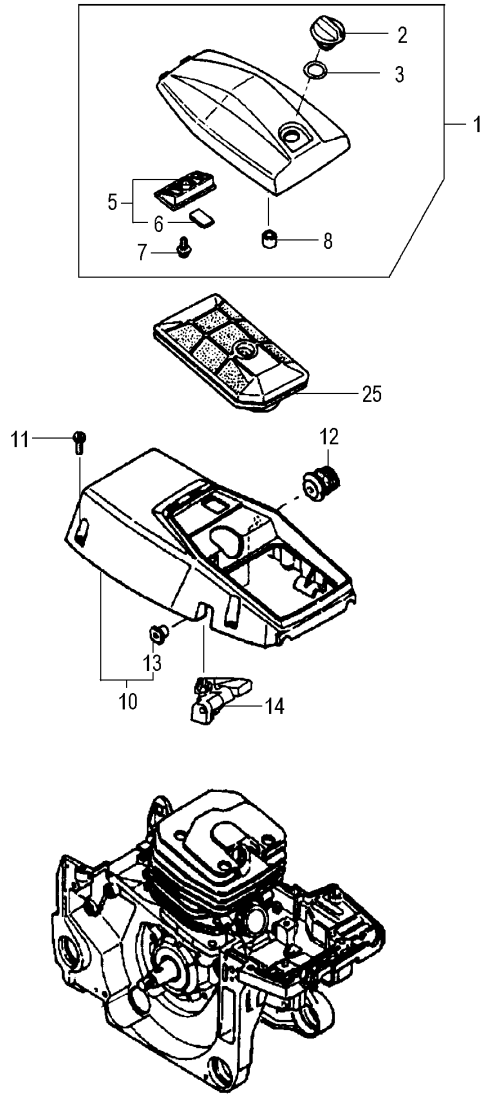

C23-08 CS40EM/45EM CLEANER COVER

REF. NUMBER	PARTS NUMBER	DESCRIPTION	Q'TY	SERIAL NUMBER
001	452-04093-90	CLEANER COVER ASS'Y	1	
002	175-32625-20	CLEANER KNOB	# 1	
003	418-04093-20	CLEANER PACKING	1	
005	428-04093-80	FILTER SCREEN	# 1	
006	444-04093-20	CLEANER ELEMENT A	1	
007	993-11041-012	TAPPING SCREW 4X10	1	
008	486-04093-20	RUBBER CAP	1	
010	016-04093-90	CYLINDER COVER ASS'Y	1	
011	683-32625-20	SPECIAL SCREW M5X14	5	
012	213-32625-80	HANDLE DAMPER COMP.	1	
013	381-04093-20	SPECIAL NUT	# 1	
014	191-32625-20	GROMMET	1	
025	420-04093-80	CLEANER ELEMENT COMP	1