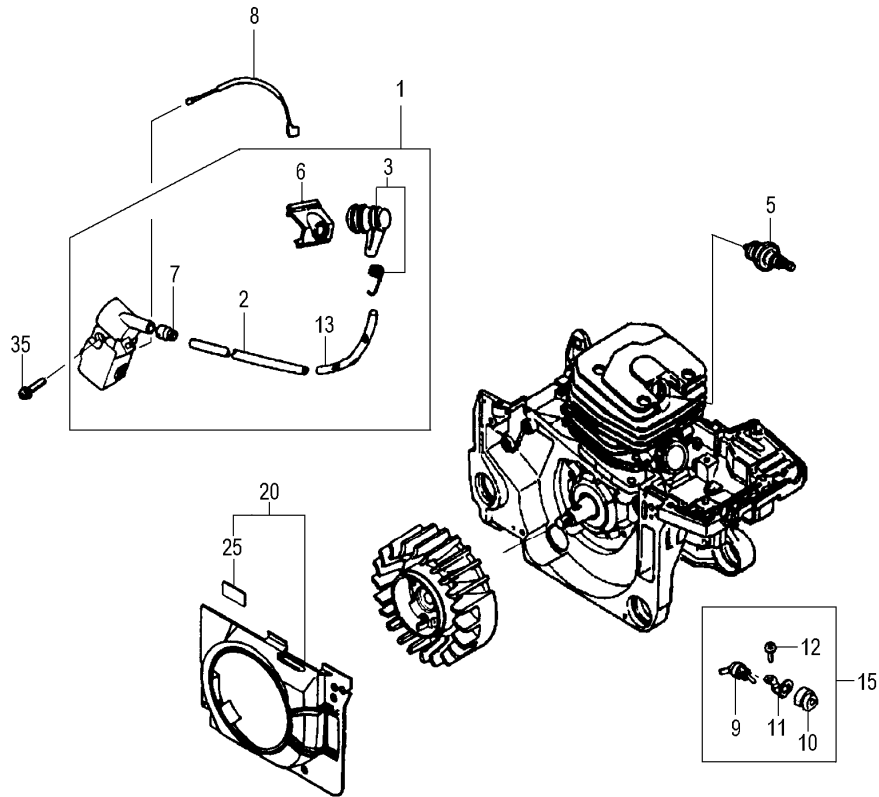

C23-03 CS40EM/45EM IGNITION SYSTEM

REF. NUMBER	PARTS NUMBER	DESCRIPTION	Q'TY	SERIAL NUMBER
001	153-04093-90	IGNITION COIL ASS'Y	1	
002	178-04093-20	CORD #	1	
003	157-04093-90	PLUG CAP ASS'Y #	1	
005	018-04093-20	SPARK PLUG RCJ6Y	1	
006	255-04093-20	SPARK PLUG COVER	1	
007	485-04093-20	RUBBER CAP #	1	
008	179-04093-80	STOP CORD #	1	
009	170-04093-80	STOP SWITCH COMP.	1	
010	266-04093-20	STOP BUTTON COVER	1	
011	640-04093-20	STOP BUTTON STAY	1	
012	691-32625-20	SPECIAL SCREW M5X10	1	
013	250-04093-20	INSULATOR TUBE	1	
015	162-04093-90	STOP SWITCH ASS'Y	1	
020	145-04093-80	AIR DEFLECTOR #	1	
025	240-32625-20	DAMPER SEAT #	1	
035	690-32625-20	SPECIAL SCREW M5X20	2